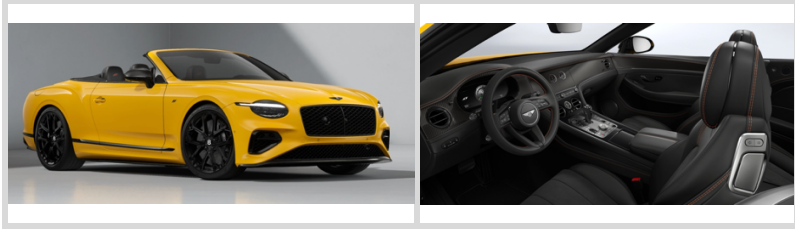

Vehicle Specifications

CONTINENTAL GTC S – CYBER YELLOW

Exterior: Cyber Yellow paintwork by Mulliner with blackware to the exterior, complemented with Black painted 22" Ten Spoke Sports Wheels

Interior: A duo-tone cabin in Beluga and Cyber Yellow, with the centre console, fascia and door waistrails in High Gloss Carbon Fibre and detailed with contrast stitching in Cyber Yellow

Price: € 243,613

Key options featured on this car include:

Price
(Basic Pre-Tax)

Mulliner Personal Commission Paint – Solid and Metallic	€ 19,425
Carbon Ceramic Brake with Black Painted Calipers	€ 14,400
Carbon Fibre Styling Specification	€ 12,000
Akrapovic – Titanium Sports Exhaust	€ 10,200
Naim for Bentley Premium Audio System	€ 7,355
Touring Specification	€ 6,035
Bentley Rotating Display	€ 5,320
Front Seat Comfort Specification	€ 4,465
Single Finish – High Gloss Carbon Fibre	€ 3,315
Black Painted – 22" Ten Spoke Sports Wheels	€ 3,060
Interior Colour Specification	€ 2,245