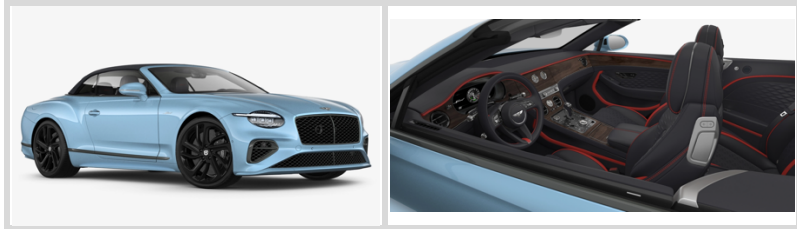

BENTLEY

Vehicle Specifications

CONTINENTAL GTC SPEED – JETSTREAM

Exterior: Jetstream with blackware to the exterior, complemented with grey painted and bright machined 22" ten swept spoke wheels

Interior: A mono-tone cabin in Imperial Blue leather with Pillar Box Red accents, open pore Crown Cut Walnut fascias, and cabin detailed with contrast stitching

Price: $ 332,200

Key options featured on this car include:	Price (MSRP)
First Edition Specification	$ 41,190
Carbon Ceramic Brakes with Black Painted Calipers	$ 18,820
Extended Range Solid and Metallic Paint	$ 8,655
Continental Blackline Specification	$ 4,735
22" Ten Swept Spoke Wheels – Black Painted	$ 4,000
Contrast Stitching	$ 3,930